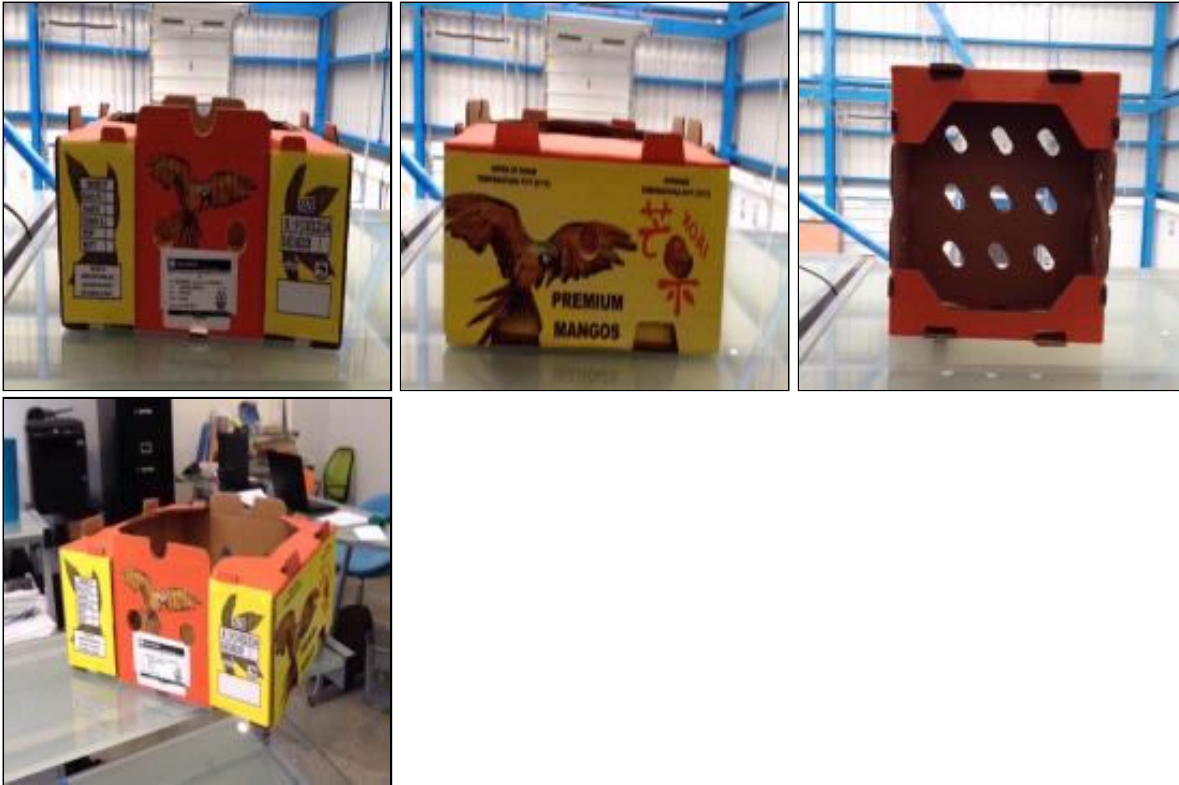

Irradiation Reporting and Accountability Database

Manage boxes

Mango box # 24

Dimensions (L x W x H): 31cm x 29cm x 12cm

CFR: 21CFR 179.45

Box Description:

Cardboard box

Box Comments:

A large mesh will cover entire pallet

Approved by: Marco Bautista on 03/25/2015

[Return to box listing.](#)