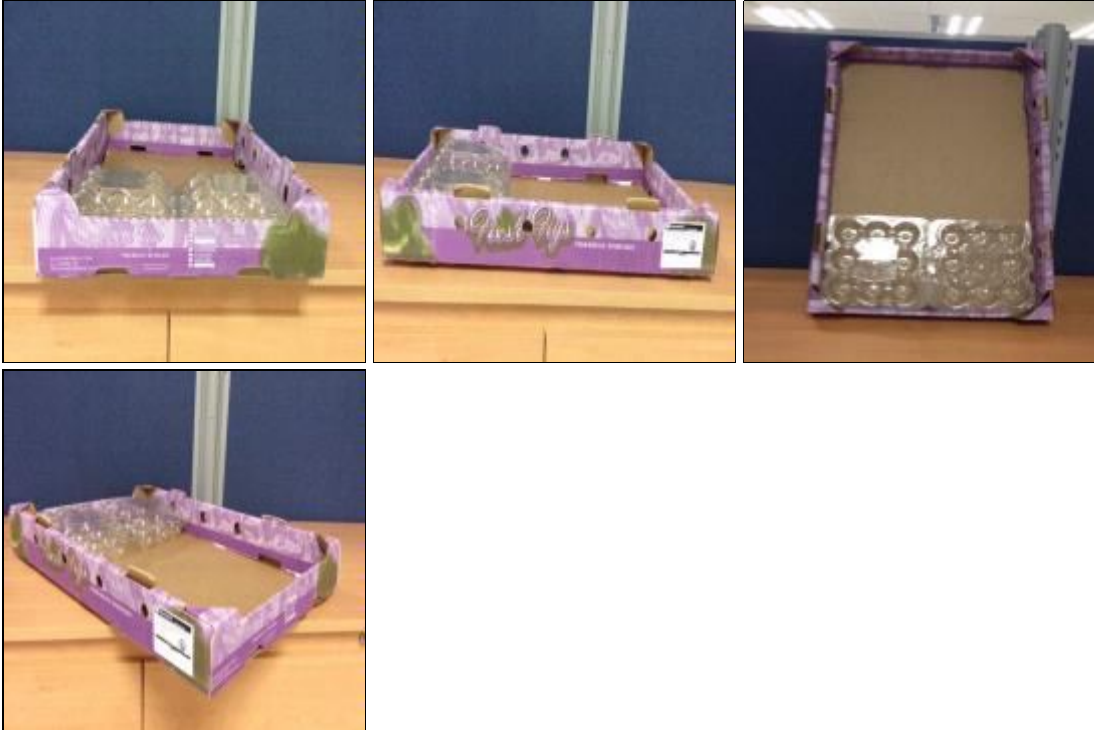

Irradiation Reporting and Accountability Database

Manage boxes

Benebion Fig box # 2

Dimensions (L x W x H): 52cm x 40cm x 7cm

CFR: 21CFR 179.45

Box Description:

Rectangular cardboard box with clamshells.

Actual dimensions 52 cm x 40.5 cm x 7 cm

Box Comments:

A large mesh will cover entire pallet

Approved by: Marco Bautista on 05/08/2015

[Return to box listing.](#)