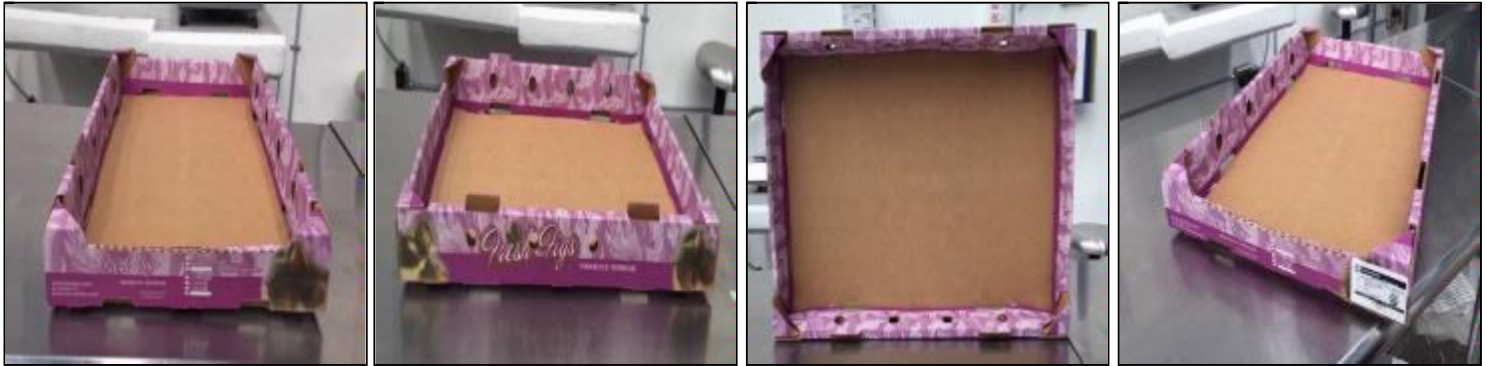

## Manage boxes

### Benebion Fig box # 5

**Dimensions (L x W x H):** 59cm x 41cm x 7cm

**CFR:** 21CFR 179.45

**Box Description:**

Cardboard box

**Box Comments:**

A large mesh will cover entire pallet

**Approved by:** Marco Bautista on 04/20/2016